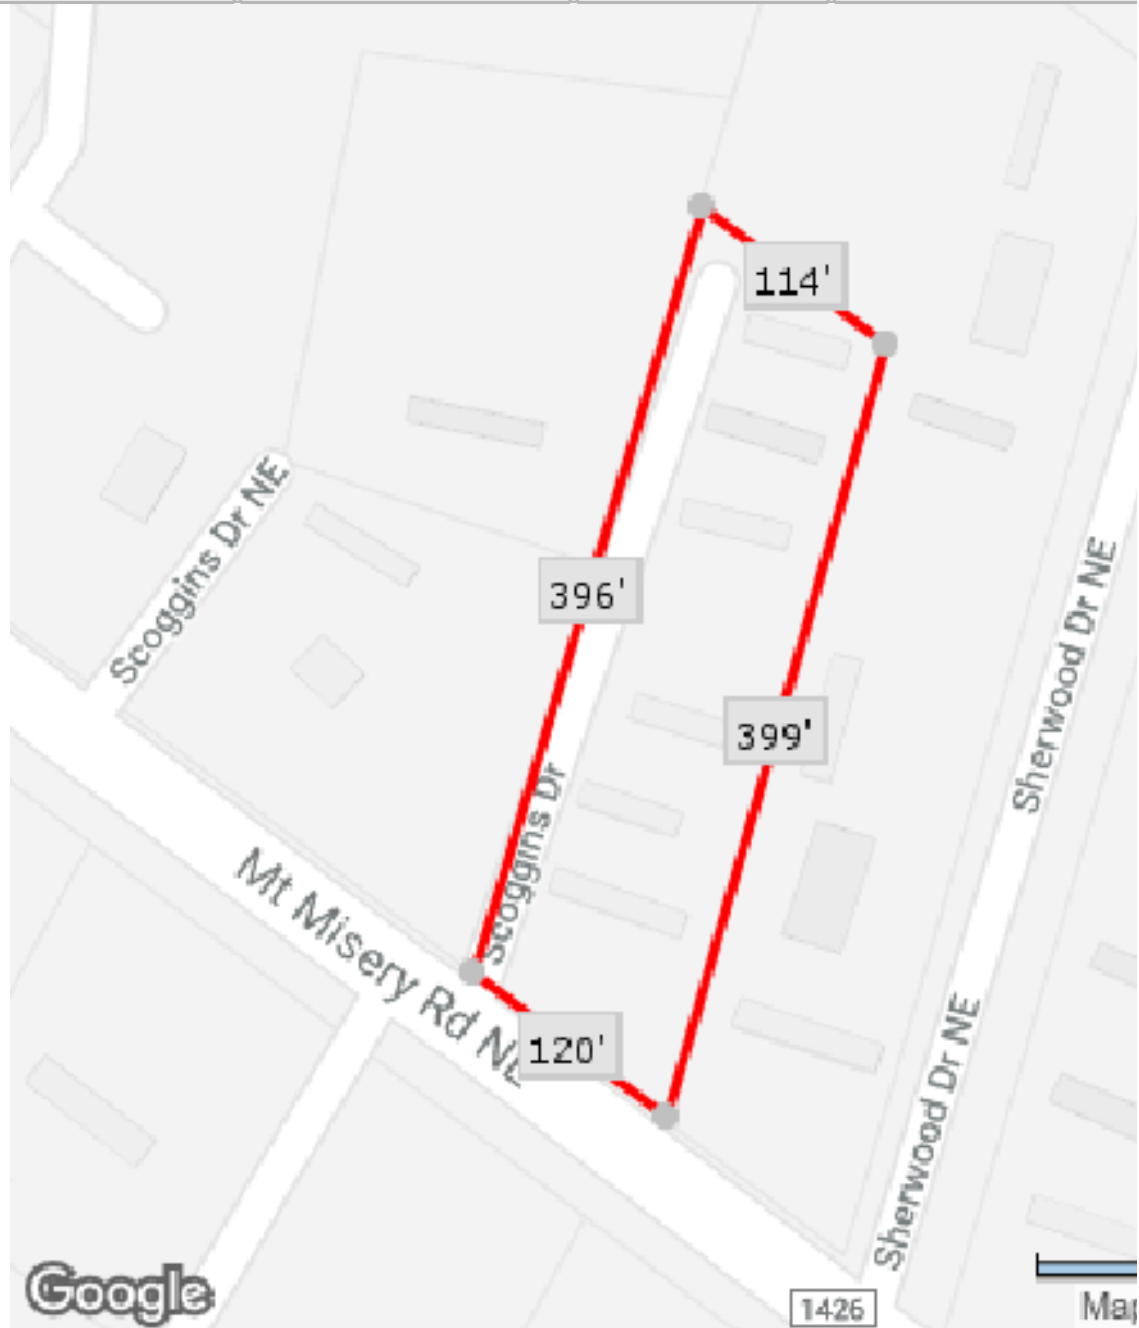

# 3240 Mt Misery Rd Ne, Leland, NC 28451-9224, Brunswick Co

Property Detail

Comparables

Market Trends

Neighbors

Neighborhood

*\*Lot Dimensions are Estimated*